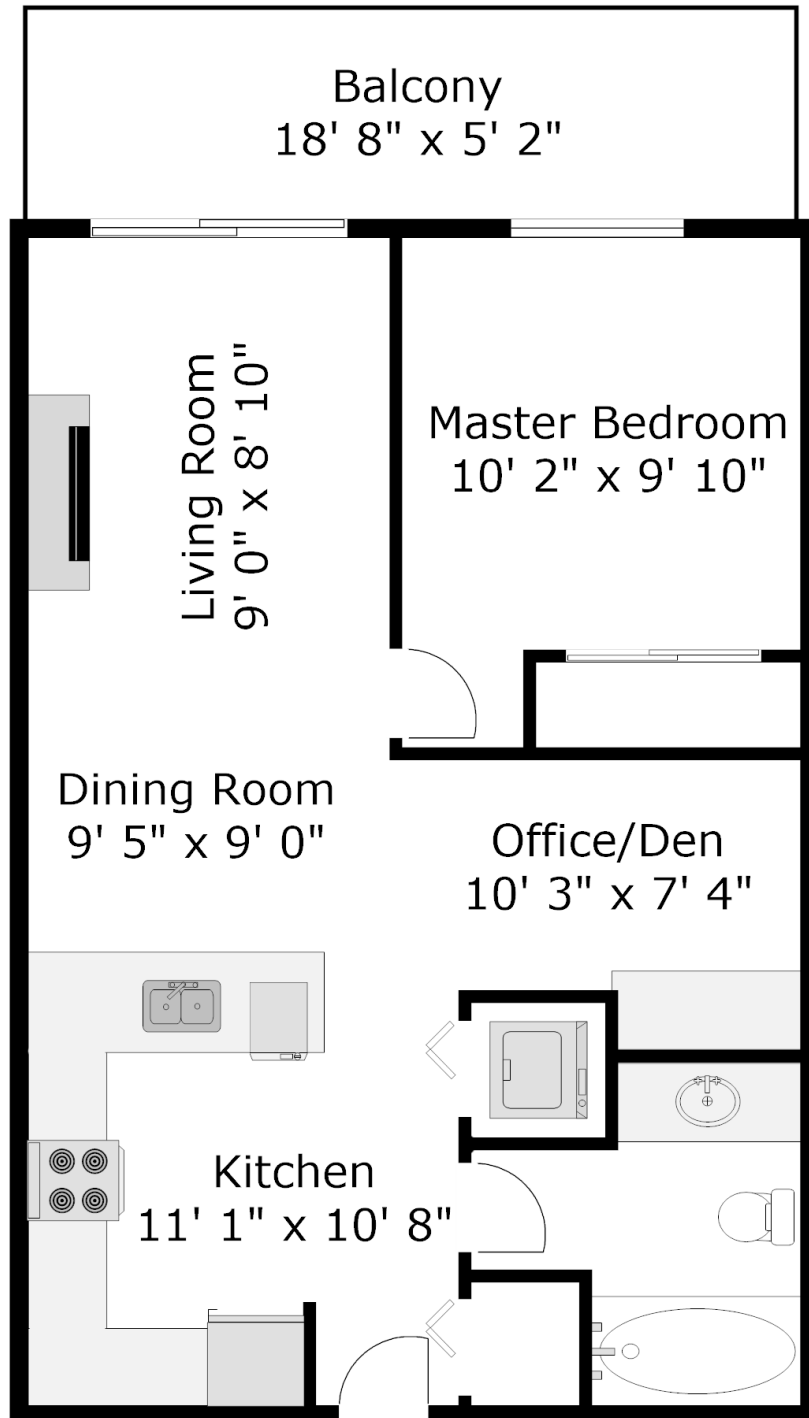

#405 14877 100 Ave. Surrey, BC

PIETRO  
NARDONE  
PERSONAL REAL ESTATE CORPORATION

TOTAL

605 sq. ft.

604-767-0490

Measurements and floor plan are approximate and are to be used for advertising purposes only. Not suitable for construction or architectural use. Square footage calculated using ANSI Z765 method. June 2018.