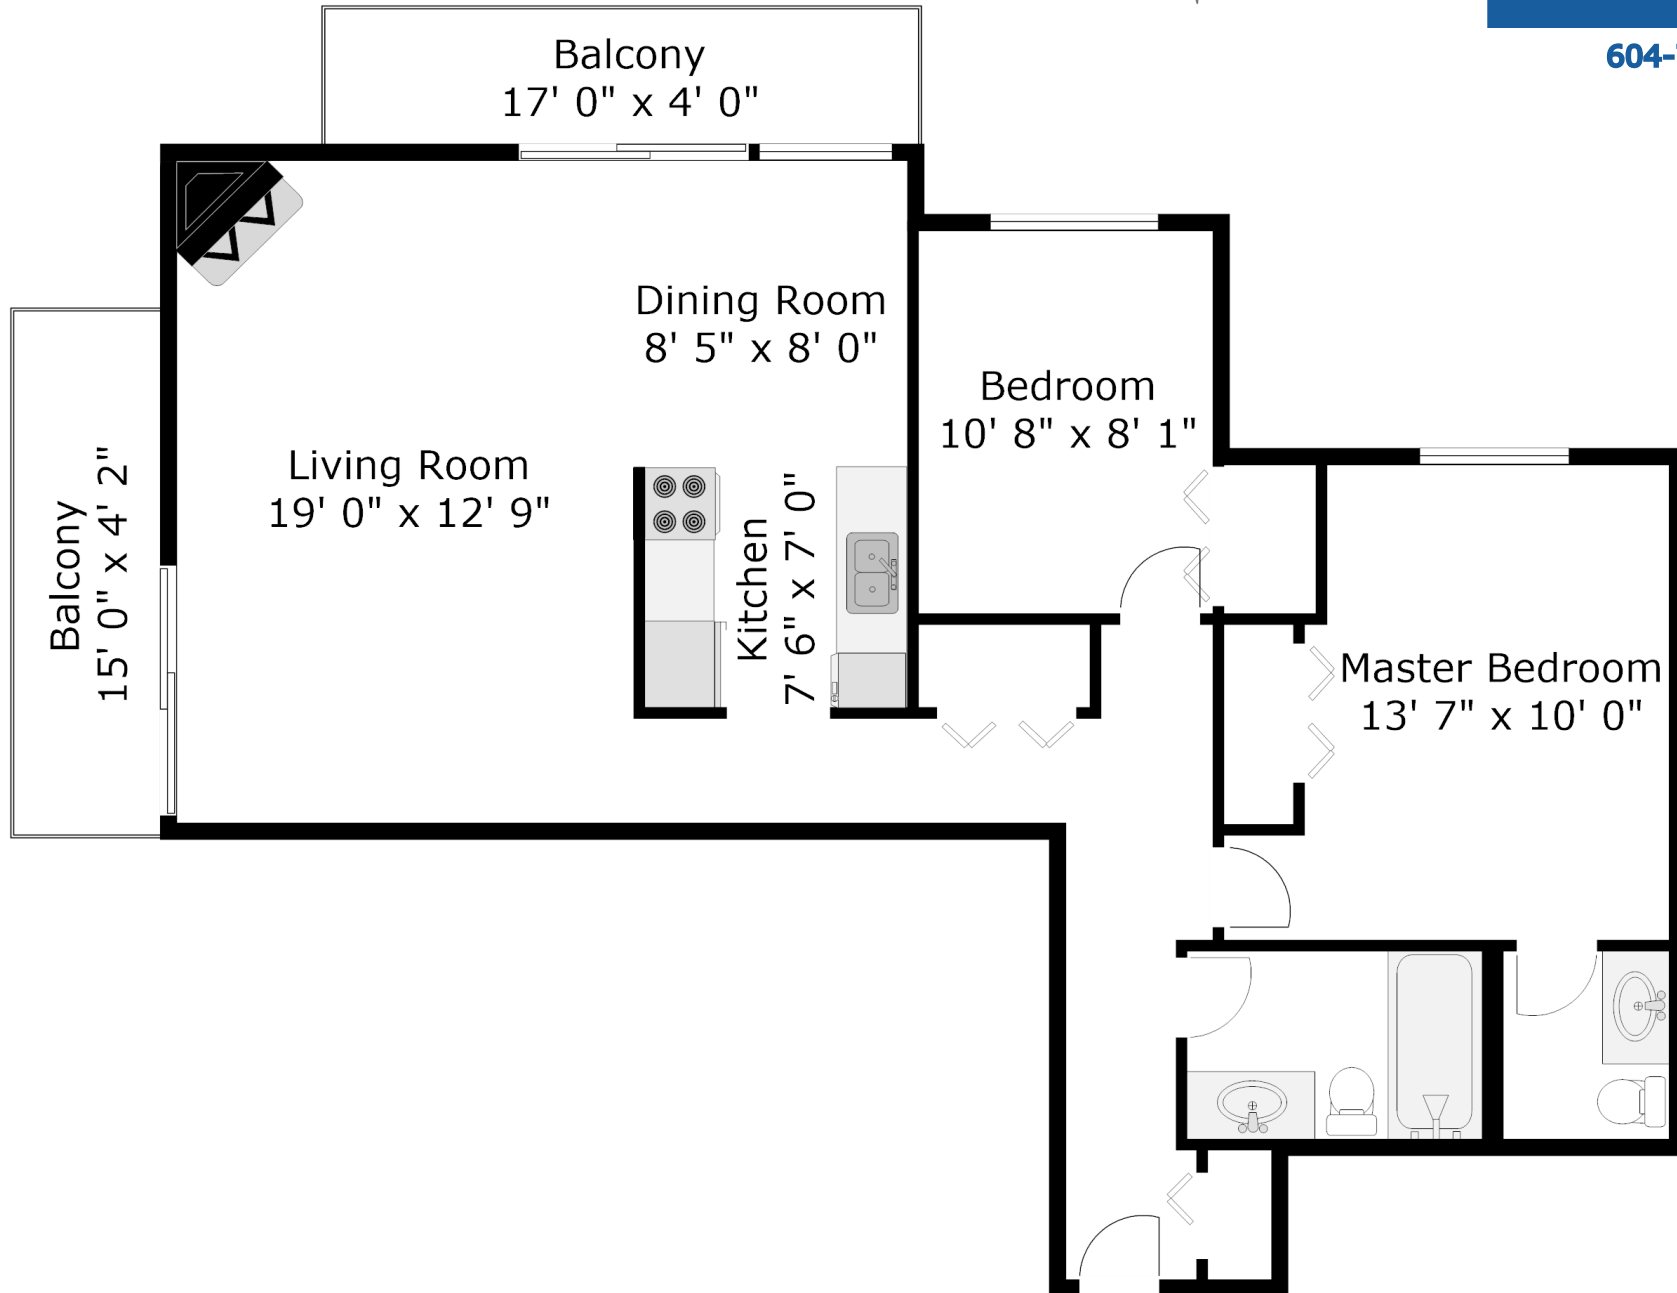

204 - 425 Ash St. New Westminster, BC

Finished

930 sq. ft.

PIETRO
NARDONE
PERSONAL REAL ESTATE CORPORATION

604-767-0490

Measurements and floor plan are approximate and are to be used for advertising purposes only. Not suitable for construction or architectural use. E&O Insured. Square footage calculated using ANSI Z765 method. Measured October 2019.